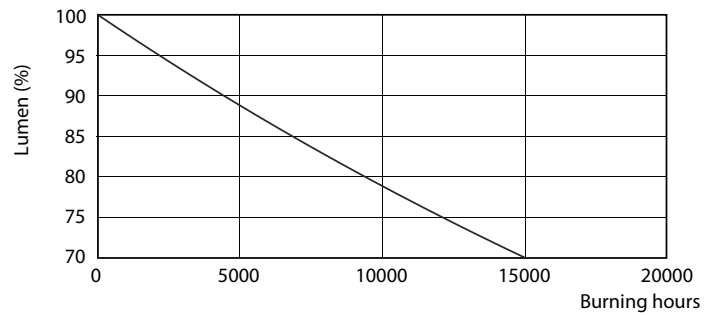

Product data

General information	
Cap-Base	E27 [E27]
EU RoHS compliant	Yes
Nominal Lifetime (Nom)	15000 h
Switching Cycle	50000X
Technical Type	5-40W
Flux measurement reference	Sphere

Light technical	
Color Code	830 [CCT of 3000K]
Beam Angle (Nom)	200 °
Luminous Flux (Nom)	470 lm
Color Designation	White (WH)
Correlated Color Temperature (Nom)	3000 K
Luminous Efficacy (rated) (Nom)	94.00 lm/W
Color Consistency	<6
Color Rendering Index (Nom)	80
LLMF At End Of Nominal Lifetime (Nom)	70 %

Dimensional drawing

CorePro LEDbulb ND 5-40W A60 E27 830

Product	D	C
CorePro LEDbulb ND 5-40W A60 E27 830	60 mm	110 mm

Photometric data

CorePro LEDbulb 40W E27 830 FR A60

CorePro LEDbulb 40W E27 830 FR A60

CorePro Plastic LEDbulbs

Photometric data

CorePro LEDbulb 40W E27 830 FR A60

Lifetime

LEDbulb 40W E27 830 FR A60

LEDbulb 40W E27 830 FR A60