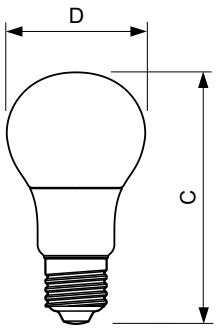

Product data

General information	
Cap-Base	E27 [E27]
EU RoHS compliant	Yes
Nominal Lifetime (Nom)	15000 h
Switching Cycle	50000X
Technical Type	5-40W
Flux measurement reference	Sphere

Light technical	
Color Code	830 [CCT of 3000K]
Beam Angle (Nom)	200 °
Luminous Flux (Nom)	470 lm
Color Designation	White (WH)
Correlated Color Temperature (Nom)	3000 K
Luminous Efficacy (rated) (Nom)	94.00 lm/W
Color Consistency	<6
Color Rendering Index (Nom)	80
LLMF At End Of Nominal Lifetime (Nom)	70 %

Temperature	
T-Case Maximum (Nom)	75 °C

Controls and dimming	
Dimmable	No

Mechanical and housing	
Bulb Finish	Frosted

CorePro Plastic LEDbulbs

Bulb Shape	A60 [A 60mm]
Approval and application	
Energy Efficiency Class	F
Energy Consumption kWh/1000 h	5 kWh
EPREL Registration Number	397633
Product data	
Full product code	871869657993000

Dimensional drawing

CorePro LEDbulb ND 5-40W A60 E27 830

Product	D	C
CorePro LEDbulb ND 5-40W A60 E27 830	60 mm	110 mm

Photometric data

CorePro LEDbulb 40W E27 830 FR A60

CorePro LEDbulb 40W E27 830 FR A60