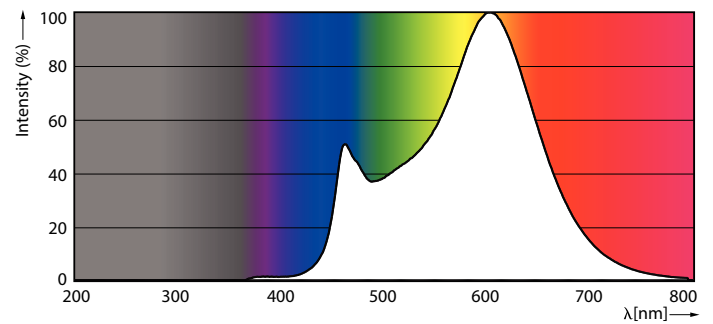

Product data

General information	
Cap-Base	E27 [E27]
EU RoHS compliant	Yes
Nominal Lifetime (Nom)	15000 h
Switching Cycle	50000X
Technical Type	5-40W
Flux measurement reference	Sphere

Light technical	
Color Code	830 [CCT of 3000K]
Beam Angle (Nom)	200 °
Luminous Flux (Nom)	470 lm
Color Designation	White (WH)
Correlated Color Temperature (Nom)	3000 K
Luminous Efficacy (rated) (Nom)	94.00 lm/W
Color Consistency	<6
Color Rendering Index (Nom)	80
LLMF At End Of Nominal Lifetime (Nom)	70 %

Dimensional drawing

CorePro LEDbulb ND 5-40W A60 E27 830

Product	D	C
CorePro LEDbulb ND 5-40W A60 E27 830	60 mm	110 mm

Photometric data

CorePro LEDbulb 40W E27 830 FR A60

CorePro LEDbulb 40W E27 830 FR A60