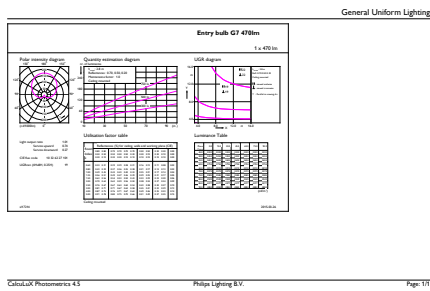

Product data

General information	
Cap-Base	E27 [E27]
EU RoHS compliant	Yes
Nominal Lifetime (Nom)	15000 h
Switching Cycle	50000X
Technical Type	5-40W
Flux measurement reference	Sphere

Light technical	
Color Code	830 [CCT of 3000K]
Beam Angle (Nom)	200 °
Luminous Flux (Nom)	470 lm
Color Designation	White (WH)
Correlated Color Temperature (Nom)	3000 K
Luminous Efficacy (rated) (Nom)	94.00 lm/W
Color Consistency	<6
Color Rendering Index (Nom)	80
LLMF At End Of Nominal Lifetime (Nom)	70 %

Temperature	
T-Case Maximum (Nom)	75 °C

Controls and dimming	
Dimmable	No

Mechanical and housing	
Bulb Finish	Frosted

CorePro Plastic LEDbulbs

Bulb Shape	A60 [A 60mm]
Approval and application	
Energy Efficiency Class	F
Energy Consumption kWh/1000 h	5 kWh
EPREL Registration Number	397633
Product data	
Full product code	871869657993000

Order product name	CorePro LEDbulb ND 5-40W A60 E27 830
EAN/UPC - Product	8718696579930
Order code	929001304532
Numerator - Quantity Per Pack	1
Numerator - Packs per outer box	10
Material Nr. (12NC)	929001304532
Net Weight (Piece)	0.076 kg

Dimensional drawing

CorePro LEDbulb ND 5-40W A60 E27 830

Product	D	C
CorePro LEDbulb ND 5-40W A60 E27 830	60 mm	110 mm

Photometric data

CorePro LEDbulb 40W E27 830 FR A60

CorePro LEDbulb 40W E27 830 FR A60