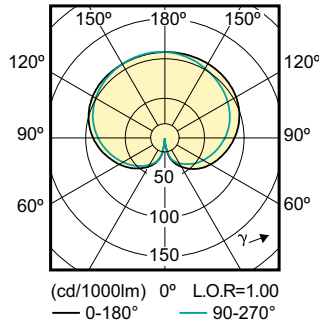

Product data

General information	
Cap-Base	E27 [E27]
EU RoHS compliant	Yes
Nominal Lifetime (Nom)	15000 h
Switching Cycle	30000X
Technical Type	7-60W
Flux measurement reference	Sphere

Light technical	
Color Code	827 [CCT of 2700K]
Luminous Flux (Nom)	806 lm
Color Designation	Warm White (WW)
Correlated Color Temperature (Nom)	2700 K
Luminous Efficacy (rated) (Nom)	115.00 lm/W
Color Consistency	<6
Color Rendering Index (Nom)	80
LLMF At End Of Nominal Lifetime (Nom)	70 %

Numerator - Packs per outer box	10
Material Nr. (12NC)	929001243082
Net Weight (Piece)	0.040 kg

Dimensional drawing

LED classic 60W A60 E27 WW FR ND 1CT/10

Product	D	C
LED classic 60W A60 E27 WW FR ND 1CT/10	60 mm	110 mm

Photometric data

LED Lamps, LEDClassic 60W A60 E27 2700K 806lm

LED Lamps, LEDClassic 60W A60 E27 2700K 806lm FR

INCA 60W 1xInca 230V AC	
1 x 806 lm	
1 Polar intensity diagram	2 Quantity estimation diagram
3 Utilization factor table	4 Luminance table