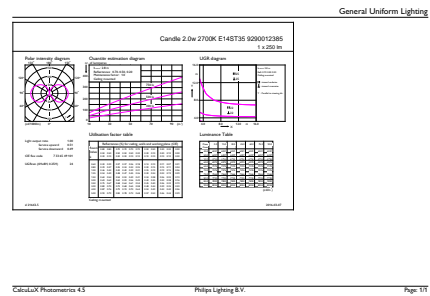

Classic LEDCandle ND 2-25W ST35 827 CL