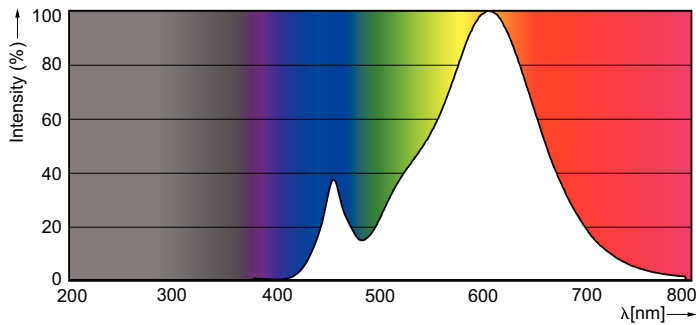

CorePro GLASS LED candles and lusters

Bulb Shape	ST35
Approval and application	
Energy Efficiency Class	E
Energy Saving Product	Yes
Suitable For Accent Lighting	No
Energy Consumption kWh/1000 h	2 kWh
EPREL Registration Number	387362
Product data	
Full product code	871951434772400

Order product name	CorePro LEDCandleND2-25W ST35 E14 827CLG
EAN/UPC - Product	8719514347724
Order code	929001238592
Numerator - Quantity Per Pack	1
Numerator - Packs per outer box	10
Material Nr. (12NC)	929001238592
Net Weight (Piece)	0.014 kg

Dimensional drawing

Product	D	C
CorePro LEDCandleND2-25W ST35 E14 827CLG	35 mm	97 mm

CorePro LEDCandleND2-25W ST35 E14 827CLG

Photometric data

LED Lamps, Lightcolour /827 ND CL