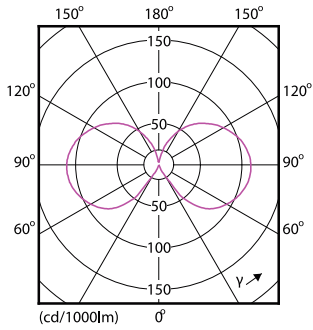

CorePro GLASS LED candles and lusters

Photometric data

Classic LEDCandle ND 2-25W BA35 827 CL