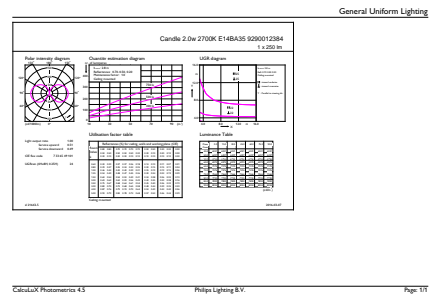

Classic LEDCandle ND 2-25W BA35 827 CL