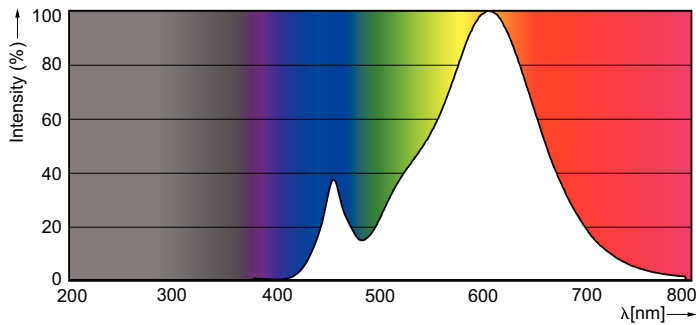

CorePro GLASS LED candles and lusters

Bulb Shape	BA35
Approval and application	
Energy Efficiency Class	E
Energy Saving Product	Yes
Suitable For Accent Lighting	No
Energy Consumption kWh/1000 h	2 kWh
EPREL Registration Number	387361
Product data	
Full product code	871951437759200

Order product name	CorePro LEDCandleND2-25W E14BA35 827CL G
EAN/UPC - Product	8719514377592
Order code	929001238492
Numerator - Quantity Per Pack	1
Numerator - Packs per outer box	10
Material Nr. (12NC)	929001238492
Net Weight (Piece)	0.014 kg

Dimensional drawing

Product	D	C
CorePro LEDCandleND2-25W E14BA35 827CL G	35 mm	123 mm

CorePro LEDCandleND2-25W E14BA35 827CL G

Photometric data

LED Lamps, Lightcolour /827 ND CL