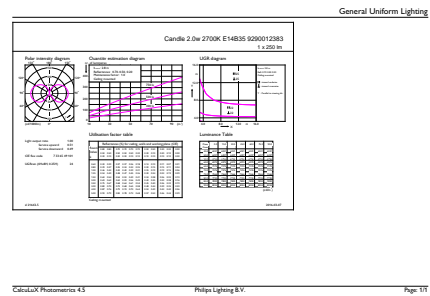

Product data

General information		Operating and electrical	
Cap-Base	E14 [E14]	Input Frequency	50 to 60 Hz
EU RoHS compliant	Yes	Power (Nom)	2 W
Nominal Lifetime (Nom)	15000 h	Lamp Current (Nom)	20 mA
Switching Cycle	20000X	Wattage Equivalent	25 W
Technical Type	2-25W	Starting Time (Nom)	0.5 s
Flux measurement reference	Sphere	Warm Up Time to 60% Light (Nom)	0.5 s
		Power Factor (Nom)	0.4
		Voltage (Nom)	220-240 V
Light technical		Temperature	
Color Code	827 [CCT of 2700K]	T-Case Maximum (Nom)	36 °C
Luminous Flux (Nom)	250 lm		
Color Designation	Warm White (WW)	Controls and dimming	
Correlated Color Temperature (Nom)	2700 K	Dimmable	No
Luminous Efficacy (rated) (Nom)	125.00 lm/W	Mechanical and housing	
Color Consistency	<6	Bulb Finish	Clear
Color Rendering Index (Nom)	80		
LLMF At End Of Nominal Lifetime (Nom)	70 %		

Order product name	CorePro LEDCandleND 2-25W E14B35 827CL G
EAN/UPC - Product	8719514377578
Order code	929001238392
Numerator - Quantity Per Pack	1
Numerator - Packs per outer box	10
Material Nr. (12NC)	929001238392
Net Weight (Piece)	0.014 kg

Dimensional drawing

CorePro LEDCandleND 2-25W E14B35 827CL G

Product	D	C
CorePro LEDCandleND 2-25W E14B35 827CL G	35 mm	97 mm

Photometric data

LED Lamps, Lightcolour /827 ND CL

Classic LEDCandle ND 2-25W B35 827 CL