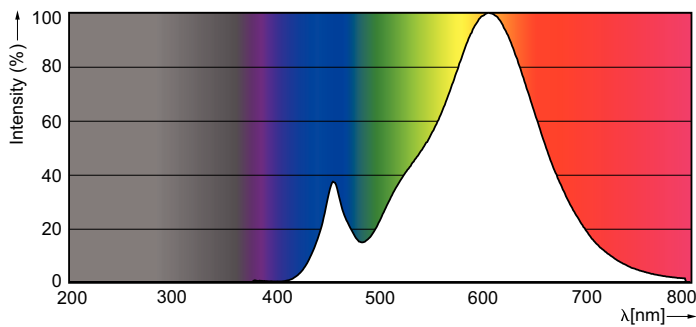

CorePro GLASS LED candles and lusters

Bulb Shape	B35 [B 35mm]
Approval and application	
Energy Efficiency Class	E
Energy Saving Product	Yes
Suitable For Accent Lighting	No
Energy Consumption kWh/1000 h	2 kWh
EPREL Registration Number	387351
Product data	
Full product code	871951437757800

Order product name	CorePro LEDCandleND 2-25W E14B35 827CL G
EAN/UPC - Product	8719514377578
Order code	929001238392
Numerator - Quantity Per Pack	1
Numerator - Packs per outer box	10
Material Nr. (12NC)	929001238392
Net Weight (Piece)	0.014 kg

Dimensional drawing

Product	D	C
CorePro LEDCandleND 2-25W E14B35 827CL G	35 mm	97 mm

Photometric data

LED Lamps, Lightcolour /827 ND CL