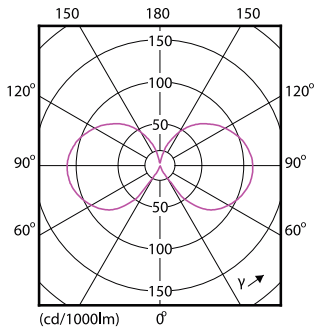

CorePro GLASS LED candles and lusters

Photometric data

Classic LEDCandle ND 2-25W B35 827 CL