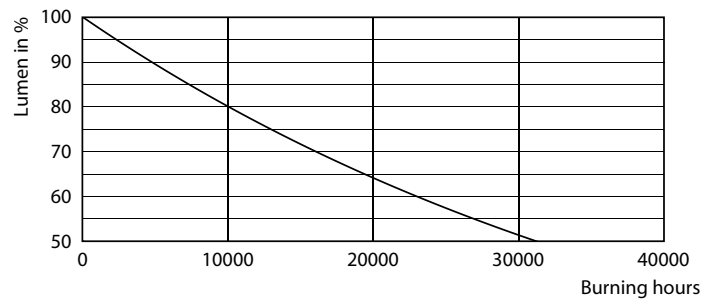

Product data

General information		Operating and electrical	
Cap-Base	E14 [E14]	Input Frequency	50 to 60 Hz
EU RoHS compliant	Yes	Power (Nom)	2 W
Nominal Lifetime (Nom)	15000 h	Lamp Current (Nom)	20 mA
Switching Cycle	20000X	Wattage Equivalent	25 W
Technical Type	2-25W	Starting Time (Nom)	0.5 s
Flux measurement reference	Sphere	Warm Up Time to 60% Light (Nom)	0.5 s
		Power Factor (Nom)	0.4
		Voltage (Nom)	220-240 V
Light technical		Temperature	
Color Code	827 [CCT of 2700K]	T-Case Maximum (Nom)	36 °C
Luminous Flux (Nom)	250 lm		
Color Designation	Warm White (WW)	Controls and dimming	
Correlated Color Temperature (Nom)	2700 K	Dimmable	No
Luminous Efficacy (rated) (Nom)	125.00 lm/W	Mechanical and housing	
Color Consistency	<6	Bulb Finish	Clear
Color Rendering Index (Nom)	80		
LLMF At End Of Nominal Lifetime (Nom)	70 %		

CorePro GLASS LED candles and lusters

Photometric data

Classic LEDCandle ND 2-25W B35 827 CL

Lifetime

LEDcandle CLA 4.3-40W E14 B35 Clear 827 ND

LEDcandle CLA 4.3-40W E14 B35 Clear 827 ND