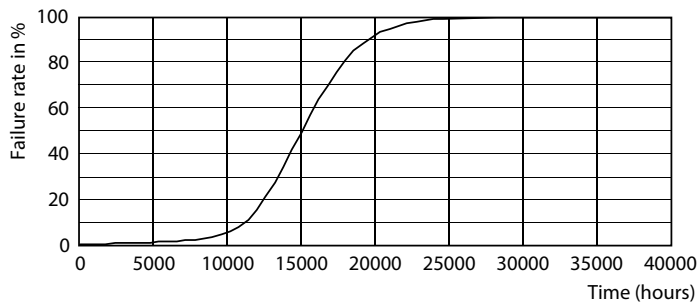

Lifetime

LEDcandle CLA 4.3-40W E14 B35 Clear 827 ND