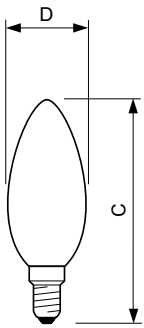

CorePro GLASS LED candles and lusters

CorePro LEDCandleND 2-25W E14B35 827CL G

Featuring a classic heritage design, these filament LED candle combines the familiar shapes of classic incandescent bulbs with the benefits of long-lasting LED technology. The LED candle bulb, a very easy choice for people who are looking for a retrofit LED replacement, the LED candle provides 90% energy savings compared with conventional lamps. CorePro Glass LED bulbs provide excellent quality of light for stairway lighting. The LED candle bulb offers a lifetime of 15,000 hours to reduce maintenance costs.

Product data

General information		Operating and electrical	
Cap-Base	E14 [E14]	Input Frequency	50 to 60 Hz
EU RoHS compliant	Yes	Power (Nom)	2 W
Nominal Lifetime (Nom)	15000 h	Lamp Current (Nom)	20 mA
Switching Cycle	20000X	Wattage Equivalent	25 W
Technical Type	2-25W	Starting Time (Nom)	0.5 s
Flux measurement reference	Sphere	Warm Up Time to 60% Light (Nom)	0.5 s
		Power Factor (Nom)	0.4
		Voltage (Nom)	220-240 V
Light technical		Temperature	
Color Code	827 [CCT of 2700K]	T-Case Maximum (Nom)	36 °C
Luminous Flux (Nom)	250 lm		
Color Designation	Warm White (WW)	Controls and dimming	
Correlated Color Temperature (Nom)	2700 K	Dimmable	No
Luminous Efficacy (rated) (Nom)	125.00 lm/W	Mechanical and housing	
Color Consistency	<6	Bulb Finish	Clear
Color Rendering Index (Nom)	80		
LLMF At End Of Nominal Lifetime (Nom)	70 %		

CorePro GLASS LED candles and lusters

Bulb Shape	B35 [B 35mm]
Approval and application	
Energy Efficiency Class	E
Energy Saving Product	Yes
Suitable For Accent Lighting	No
Energy Consumption kWh/1000 h	2 kWh
EPREL Registration Number	387351
Product data	
Full product code	871951437757800

Dimensional drawing

CorePro LEDCandleND 2-25W E14B35 827CL G

Product	D	C
CorePro LEDCandleND 2-25W E14B35 827CL G	35 mm	97 mm

Photometric data

LED Lamps, Lightcolour /827 ND CL

Classic LEDCandle ND 2-25W B35 827 CL