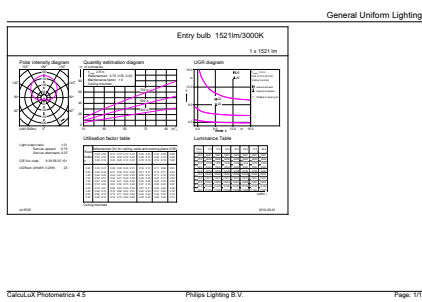

Dimensional drawing

CorePro LEDbulb ND 13-100W A60 E27 830

Product	D	C
CorePro LEDbulb ND 13-100W A60 E27 830	60 mm	110 mm

Photometric data

CorePro LEDbulb ND 13-100W A60 830

CorePro LEDbulb ND 13-100W A60 830