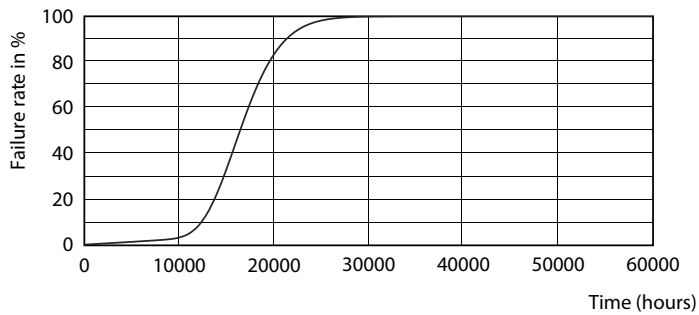

Lifetime

LEDbulb 100W E27 840 FR A60