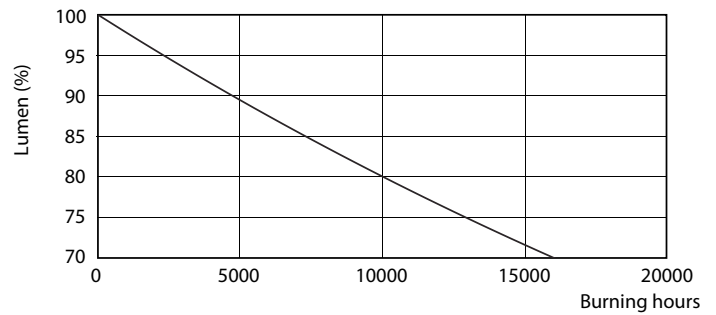

Product data

General information	
Cap-Base	E27 [E27]
EU RoHS compliant	Yes
Nominal Lifetime (Nom)	15000 h
Switching Cycle	50000X
Technical Type	13-100W
Flux measurement reference	Sphere
Light technical	
Color Code	830 [CCT of 3000K]
Beam Angle (Nom)	200 °
Luminous Flux (Nom)	1521 lm
Color Designation	White (WH)
Correlated Color Temperature (Nom)	3000 K
Luminous Efficacy (rated) (Nom)	117.00 lm/W
Color Consistency	<6
Color Rendering Index (Nom)	80
LLMF At End Of Nominal Lifetime (Nom)	70 %

CorePro Plastic LEDbulbs

Photometric data

SDPO_LED Bulb_0023-Spectral Power distribution

Lifetime

LEDbulb 100W E27 840 FR A60

LEDbulb 100W E27 840 FR A60