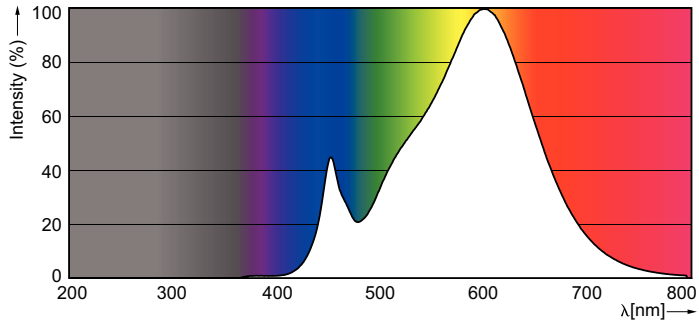

CorePro Plastic LEDbulbs

Photometric data

SDPO_LED Bulb_0023-Spectral Power distribution