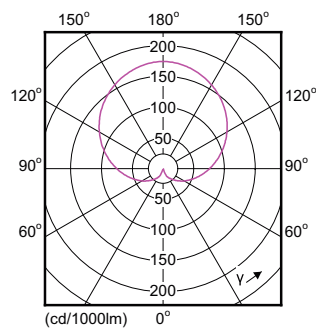

Product data

General information	
Cap-Base	E27 [E27]
EU RoHS compliant	Yes
Nominal Lifetime (Nom)	15000 h
Switching Cycle	50000X
Technical Type	13-100W
Flux measurement reference	Sphere
Light technical	
Color Code	830 [CCT of 3000K]
Beam Angle (Nom)	200 °
Luminous Flux (Nom)	1521 lm
Color Designation	White (WH)
Correlated Color Temperature (Nom)	3000 K
Luminous Efficacy (rated) (Nom)	117.00 lm/W
Color Consistency	<6
Color Rendering Index (Nom)	80
LLMF At End Of Nominal Lifetime (Nom)	70 %

Dimensional drawing

CorePro LEDbulb ND 13-100W A60 E27 830

Product	D	C
CorePro LEDbulb ND 13-100W A60 E27 830	60 mm	110 mm

Photometric data

CorePro LEDbulb ND 13-100W A60 830

CorePro LEDbulb ND 13-100W A60 830