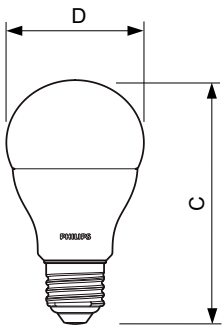

Product data

General information	
Cap-Base	E27 [E27]
EU RoHS compliant	Yes
Nominal Lifetime (Nom)	15000 h
Switching Cycle	50000X
Technical Type	13-100W
Flux measurement reference	Sphere
Light technical	
Color Code	830 [CCT of 3000K]
Beam Angle (Nom)	200 °
Luminous Flux (Nom)	1521 lm
Color Designation	White (WH)
Correlated Color Temperature (Nom)	3000 K
Luminous Efficacy (rated) (Nom)	117.00 lm/W
Color Consistency	<6
Color Rendering Index (Nom)	80
LLMF At End Of Nominal Lifetime (Nom)	70 %

Dimensional drawing

CorePro LEDbulb ND 13-100W A60 E27 830

Product	D	C
CorePro LEDbulb ND 13-100W A60 E27 830	60 mm	110 mm

Photometric data

CorePro LEDbulb ND 13-100W A60 830

CorePro LEDbulb ND 13-100W A60 830