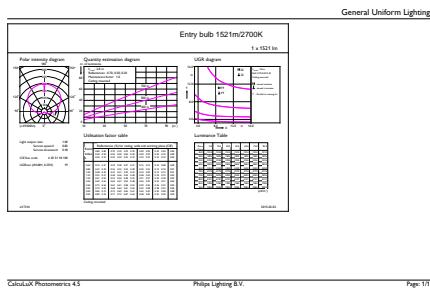

Order product name	CorePro LEDbulb ND 13-100W A60 E27 827
EAN/UPC - Product	8718696490747
Order code	929001234502
Numerator - Quantity Per Pack	1
Numerator - Packs per outer box	10
Material Nr. (12NC)	929001234502
Net Weight (Piece)	0.080 kg

Dimensional drawing

CorePro LEDbulb ND 13-100W A60 E27 827

Product	D	C
CorePro LEDbulb ND 13-100W A60 E27 827	60 mm	110 mm

Photometric data

CorePro LEDbulb ND 13-100W A60

CorePro LEDbulb ND 13-100W A60

CorePro Plastic LEDbulbs