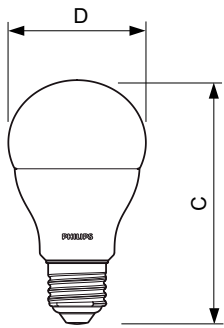

Product data

General information		Operating and electrical	
Cap-Base	E27 [E27]	Input Frequency	50 to 60 Hz
EU RoHS compliant	Yes	Power (Nom)	13 W
Nominal Lifetime (Nom)	15000 h	Lamp Current (Nom)	120 mA
Switching Cycle	50000X	Wattage Equivalent	100 W
Technical Type	13-100W	Starting Time (Nom)	0.5 s
Flux measurement reference	Sphere	Warm Up Time to 60% Light (Nom)	0.5 s
		Power Factor (Nom)	0.5
		Voltage (Nom)	220-240 V
Light technical		Temperature	
Color Code	827 [CCT of 2700K]	T-Case Maximum (Nom)	85 °C
Beam Angle (Nom)	200 °		
Luminous Flux (Nom)	1521 lm	Controls and dimming	
Color Designation	Warm White (WW)	Dimmable	No
Correlated Color Temperature (Nom)	2700 K		
Luminous Efficacy (rated) (Nom)	117.00 lm/W	Mechanical and housing	
Color Consistency	<6	Bulb Finish	Frosted
Color Rendering Index (Nom)	80		
LLMF At End Of Nominal Lifetime (Nom)	70 %		

CorePro Plastic LEDbulbs

Bulb Shape	A60 [A 60mm]
Approval and application	
Energy Efficiency Class	E
Energy Consumption kWh/1000 h	13 kWh
EPREL Registration Number	397628
Product data	
Full product code	871869649074700

Dimensional drawing

CorePro LEDbulb ND 13-100W A60 E27 827

Product	D	C
CorePro LEDbulb ND 13-100W A60 E27 827	60 mm	110 mm

Photometric data

CorePro LEDbulb ND 13-100W A60

CorePro LEDbulb ND 13-100W A60

CorePro Plastic LEDbulbs