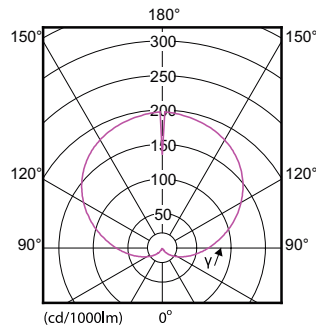

Product data

General information		Operating and electrical	
Cap-Base	E27 [E27]	Input Frequency	50 to 60 Hz
EU RoHS compliant	Yes	Power (Nom)	13 W
Nominal Lifetime (Nom)	15000 h	Lamp Current (Nom)	120 mA
Switching Cycle	50000X	Wattage Equivalent	100 W
Technical Type	13-100W	Starting Time (Nom)	0.5 s
Flux measurement reference	Sphere	Warm Up Time to 60% Light (Nom)	0.5 s
		Power Factor (Nom)	0.5
		Voltage (Nom)	220-240 V
Light technical		Temperature	
Color Code	827 [CCT of 2700K]	T-Case Maximum (Nom)	85 °C
Beam Angle (Nom)	200 °		
Luminous Flux (Nom)	1521 lm	Controls and dimming	
Color Designation	Warm White (WW)	Dimmable	No
Correlated Color Temperature (Nom)	2700 K		
Luminous Efficacy (rated) (Nom)	117.00 lm/W	Mechanical and housing	
Color Consistency	<6	Bulb Finish	Frosted
Color Rendering Index (Nom)	80		
LLMF At End Of Nominal Lifetime (Nom)	70 %		

Dimensional drawing

CorePro LEDbulb ND 13-100W A60 E27 827

Product	D	C
CorePro LEDbulb ND 13-100W A60 E27 827	60 mm	110 mm

Photometric data

CorePro LEDbulb ND 13-100W A60

CorePro LEDbulb ND 13-100W A60

CorePro Plastic LEDbulbs