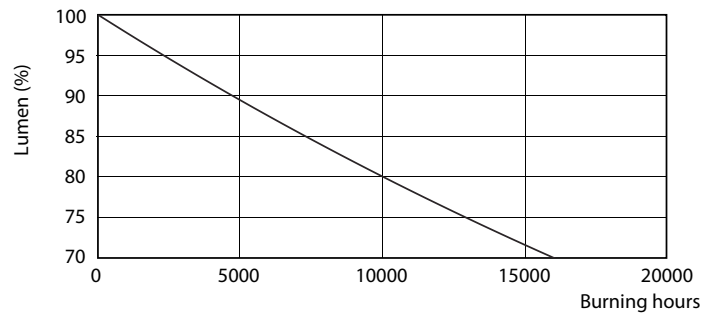

Product data

General information		Operating and electrical	
Cap-Base	E27 [E27]	Input Frequency	50 to 60 Hz
EU RoHS compliant	Yes	Power (Nom)	13 W
Nominal Lifetime (Nom)	15000 h	Lamp Current (Nom)	120 mA
Switching Cycle	50000X	Wattage Equivalent	100 W
Technical Type	13-100W	Starting Time (Nom)	0.5 s
Flux measurement reference	Sphere	Warm Up Time to 60% Light (Nom)	0.5 s
		Power Factor (Nom)	0.5
		Voltage (Nom)	220-240 V
Light technical		Temperature	
Color Code	827 [CCT of 2700K]	T-Case Maximum (Nom)	85 °C
Beam Angle (Nom)	200 °		
Luminous Flux (Nom)	1521 lm	Controls and dimming	
Color Designation	Warm White (WW)	Dimmable	No
Correlated Color Temperature (Nom)	2700 K		
Luminous Efficacy (rated) (Nom)	117.00 lm/W	Mechanical and housing	
Color Consistency	<6	Bulb Finish	Frosted
Color Rendering Index (Nom)	80		
LLMF At End Of Nominal Lifetime (Nom)	70 %		

Photometric data

SDPO_LED Bulb_0021-Spectral Power distribution

Lifetime

LEDbulb 100W E27 840 FR A60

LEDbulb 100W E27 840 FR A60