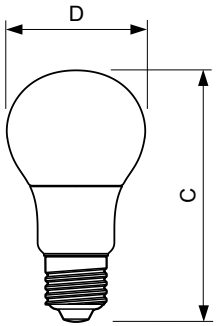

### Product data

General information		Operating and electrical	
Cap-Base	E27 [ E27]	Input Frequency	50 to 60 Hz
EU RoHS compliant	Yes	Power (Nom)	8 W
Nominal Lifetime (Nom)	15000 h	Lamp Current (Nom)	75 mA
Switching Cycle	50000X	Wattage Equivalent	60 W
Technical Type	8-60W	Starting Time (Nom)	0.5 s
		Warm Up Time to 60% Light (Nom)	0.5 s
		Power Factor (Nom)	0.5
		Voltage (Nom)	220-240 V
Light technical		Temperature	
Color Code	827 [ CCT of 2700K]	T-Case Maximum (Nom)	85 °C
Beam Angle (Nom)	200 °		
Luminous Flux (Nom)	806 lm	Controls and dimming	
Color Designation	Warm White (WW)	Dimmable	No
Correlated Color Temperature (Nom)	2700 K		
Luminous Efficacy (rated) (Nom)	100.00 lm/W	Mechanical and housing	
Color Consistency	<6	Bulb Finish	Frosted
Color Rendering Index (Nom)	80		
LLMF At End Of Nominal Lifetime (Nom)	70 %		

# CorePro Plastic LEDbulbs

Bulb Shape	A60 [ A 60mm]
<b>Approval and application</b>	
Energy Efficiency Class	F
Energy Consumption kWh/1000 h	8 kWh
EPREL Registration Number	397626
<b>Product data</b>	
Full product code	871869657755401

## Dimensional drawing

CorePro LEDbulb ND 8-60W A60 E27 827 UK

Product	D	C
CorePro LEDbulb ND 8-60W A60 E27 827 UK	60 mm	110 mm