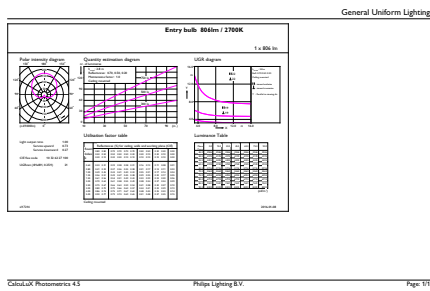

Photometric data

CorePro LEDbulb ND 8-60W A60