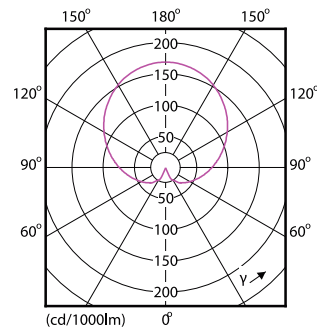

CorePro LEDbulb ND 8-60W A60