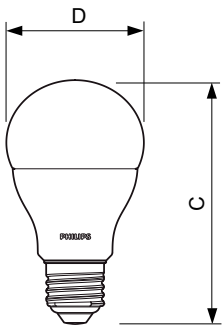

Product data

General information		Operating and electrical	
Cap-Base	E27 [E27]	Input Frequency	50 to 60 Hz
EU RoHS compliant	Yes	Power (Nom)	10.5 W
Nominal Lifetime (Nom)	15000 h	Lamp Current (Nom)	95 mA
Switching Cycle	50000X	Wattage Equivalent	75 W
Technical Type	10.5-75W	Starting Time (Nom)	0.5 s
Flux measurement reference	Sphere	Warm Up Time to 60% Light (Nom)	0.5 s
		Power Factor (Nom)	0.5
		Voltage (Nom)	220-240 V
Light technical		Temperature	
Color Code	830 [CCT of 3000K]	T-Case Maximum (Nom)	80 °C
Beam Angle (Nom)	200 °		
Luminous Flux (Nom)	1055 lm	Controls and dimming	
Color Designation	White (WH)	Dimmable	No
Correlated Color Temperature (Nom)	3000 K	Mechanical and housing	
Luminous Efficacy (rated) (Nom)	100.00 lm/W	Bulb Finish	Frosted
Color Consistency	<6		
Color Rendering Index (Nom)	80		
LLMF At End Of Nominal Lifetime (Nom)	70 %		

CorePro Plastic LEDbulbs

Bulb Shape	A60 [A 60mm]
Approval and application	
Energy Efficiency Class	F
Energy Consumption kWh/1000 h	11 kWh
EPREL Registration Number	397619
Product data	
Full product code	871869649752400

Dimensional drawing

CorePro LEDbulb ND 10.5-75W A60 E27 830

Product	D	C
CorePro LEDbulb ND 10.5-75W A60 E27 830	60 mm	110 mm

Photometric data

CorePro LEDbulb 75W E27 830 FR A60 ND

SDPO_LED Bulb_0023-Spectral Power distribution