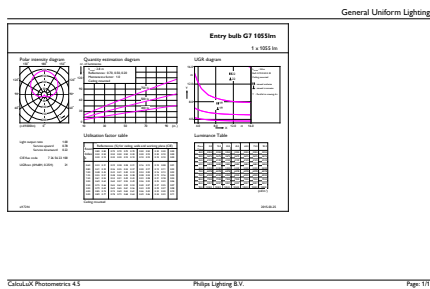

Product data

General information		Operating and electrical	
Cap-Base	E27 [E27]	Input Frequency	50 to 60 Hz
EU RoHS compliant	Yes	Power (Nom)	10.5 W
Nominal Lifetime (Nom)	15000 h	Lamp Current (Nom)	95 mA
Switching Cycle	50000X	Wattage Equivalent	75 W
Technical Type	10.5-75W	Starting Time (Nom)	0.5 s
Flux measurement reference	Sphere	Warm Up Time to 60% Light (Nom)	0.5 s
		Power Factor (Nom)	0.5
		Voltage (Nom)	220-240 V
Light technical		Temperature	
Color Code	830 [CCT of 3000K]	T-Case Maximum (Nom)	80 °C
Beam Angle (Nom)	200 °		
Luminous Flux (Nom)	1055 lm	Controls and dimming	
Color Designation	White (WH)	Dimmable	No
Correlated Color Temperature (Nom)	3000 K	Mechanical and housing	
Luminous Efficacy (rated) (Nom)	100.00 lm/W	Bulb Finish	Frosted
Color Consistency	<6		
Color Rendering Index (Nom)	80		
LLMF At End Of Nominal Lifetime (Nom)	70 %		

CorePro Plastic LEDbulbs

Bulb Shape	A60 [A 60mm]
Approval and application	
Energy Efficiency Class	F
Energy Consumption kWh/1000 h	11 kWh
EPREL Registration Number	397619
Product data	
Full product code	871869649752400

Order product name	CorePro LEDbulb ND 10.5-75W A60 E27 830
EAN/UPC - Product	8718696497524
Order code	929001162332
Numerator - Quantity Per Pack	1
Numerator - Packs per outer box	10
Material Nr. (12NC)	929001162332
Net Weight (Piece)	0.076 kg

Dimensional drawing

CorePro LEDbulb ND 10.5-75W A60 E27 830

Product	D	C
CorePro LEDbulb ND 10.5-75W A60 E27 830	60 mm	110 mm

Photometric data

CorePro LEDbulb 75W E27 830 FR A60 ND

SDPO_LED Bulb_0023-Spectral Power distribution