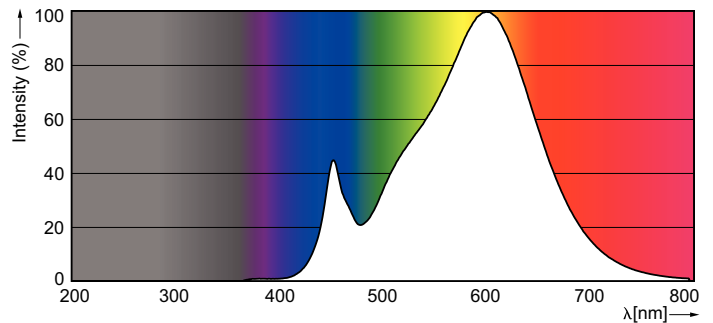

Product data

General information		Operating and electrical	
Cap-Base	E27 [E27]	Input Frequency	50 to 60 Hz
EU RoHS compliant	Yes	Power (Nom)	10.5 W
Nominal Lifetime (Nom)	15000 h	Lamp Current (Nom)	95 mA
Switching Cycle	50000X	Wattage Equivalent	75 W
Technical Type	10.5-75W	Starting Time (Nom)	0.5 s
Flux measurement reference	Sphere	Warm Up Time to 60% Light (Nom)	0.5 s
		Power Factor (Nom)	0.5
		Voltage (Nom)	220-240 V
Light technical		Temperature	
Color Code	830 [CCT of 3000K]	T-Case Maximum (Nom)	80 °C
Beam Angle (Nom)	200 °		
Luminous Flux (Nom)	1055 lm	Controls and dimming	
Color Designation	White (WH)	Dimmable	No
Correlated Color Temperature (Nom)	3000 K	Mechanical and housing	
Luminous Efficacy (rated) (Nom)	100.00 lm/W	Bulb Finish	Frosted
Color Consistency	<6		
Color Rendering Index (Nom)	80		
LLMF At End Of Nominal Lifetime (Nom)	70 %		

Dimensional drawing

CorePro LEDbulb ND 10.5-75W A60 E27 830

Product	D	C
CorePro LEDbulb ND 10.5-75W A60 E27 830	60 mm	110 mm

Photometric data

CorePro LEDbulb 75W E27 830 FR A60 ND

SDPO_LED Bulb_0023-Spectral Power distribution