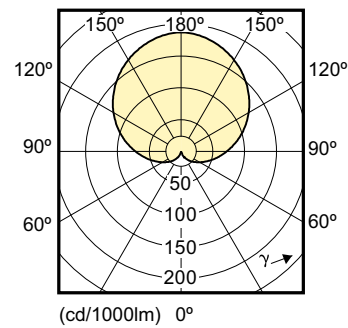

Product data

General information		Operating and electrical	
Cap-Base	E27 [E27]	Input Frequency	50 to 60 Hz
EU RoHS compliant	Yes	Power (Nom)	10.5 W
Nominal Lifetime (Nom)	15000 h	Lamp Current (Nom)	95 mA
Switching Cycle	50000X	Wattage Equivalent	75 W
Technical Type	10.5-75W	Starting Time (Nom)	0.5 s
Flux measurement reference	Sphere	Warm Up Time to 60% Light (Nom)	0.5 s
		Power Factor (Nom)	0.5
		Voltage (Nom)	220-240 V
Light technical		Temperature	
Color Code	830 [CCT of 3000K]	T-Case Maximum (Nom)	80 °C
Beam Angle (Nom)	200 °		
Luminous Flux (Nom)	1055 lm	Controls and dimming	
Color Designation	White (WH)	Dimmable	No
Correlated Color Temperature (Nom)	3000 K	Mechanical and housing	
Luminous Efficacy (rated) (Nom)	100.00 lm/W	Bulb Finish	Frosted
Color Consistency	<6		
Color Rendering Index (Nom)	80		
LLMF At End Of Nominal Lifetime (Nom)	70 %		

CorePro Plastic LEDbulbs

Bulb Shape	A60 [A 60mm]
Approval and application	
Energy Efficiency Class	F
Energy Consumption kWh/1000 h	11 kWh
EPREL Registration Number	397619
Product data	
Full product code	871869649752400

Dimensional drawing

CorePro LEDbulb ND 10.5-75W A60 E27 830

Product	D	C
CorePro LEDbulb ND 10.5-75W A60 E27 830	60 mm	110 mm

Photometric data

CorePro LEDbulb 75W E27 830 FR A60 ND

SDPO_LED Bulb_0023-Spectral Power distribution