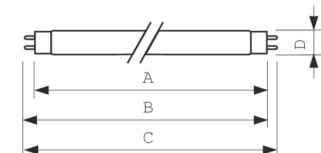

Product data

General Information		Voltage (Nom)	
Cap-Base	G13 [Medium Bi-Pin Fluorescent]	59 V	59 V
Light Technical		Mechanical and Housing	
Color Code	10	Bulb Shape	T26 [T 26mm]
Color Designation	Actinic	Approval and Application	
Chromaticity Coordinate X (Nom)	220	Mercury (Hg) Content (Nom)	5.0 mg
Chromaticity Coordinate Y (Nom)	200	Product Data	
Operating and Electrical		Full product code	872790085383400
Power Consumption	18 W	Order product name	Actinic BL TL-D 18W/10 Secura 1SL/25
Lamp Current (Nom)	0.36 A		

Actinic BL TL-D(K) Secura

Order code	928048201003
Numerator - Quantity Per Pack	1
Numerator - Packs per outer box	25
Material number (12NC)	928048201003

Full product name	Actinic BL TL-D 18W/10 Secura 1SL/25
EAN/UPC - Case	8727900853841

Dimensional drawing

Product	D (max)	A (max)	B (max)	B (min)	C (max)
Actinic BL TL-D 18W/10 Secura 1SL/25	28 mm	589.8 mm	596.9 mm	594.5 mm	604 mm

Photometric data

Spectral Power Distribution Colour - Actinic BL TL-D 18W/10 Secura 1SL/25