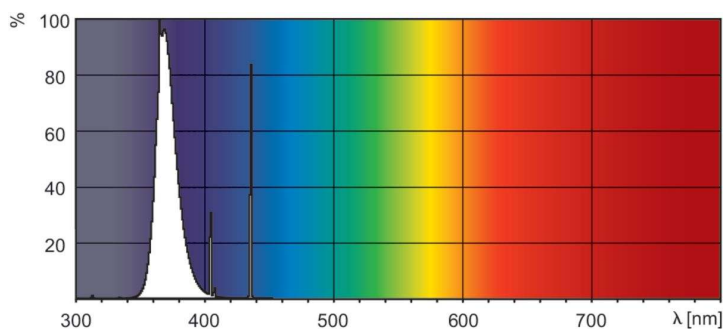

Product data

General Information		Voltage (Nom)	
Cap-Base	G13 [Medium Bi-Pin Fluorescent]	59 V	59 V
Light Technical		Mechanical and Housing	
Color Code	10	Bulb Shape	T26 [T 26mm]
Color Designation	Actinic	Approval and Application	
Chromaticity Coordinate X (Nom)	220	Mercury (Hg) Content (Nom)	5.0 mg
Chromaticity Coordinate Y (Nom)	200	Product Data	
Operating and Electrical		Full product code	872790085383400
Power Consumption	18 W	Order product name	Actinic BL TL-D 18W/10 Secura 1SL/25
Lamp Current (Nom)	0.36 A		

Dimensional drawing

Product	D (max)	A (max)	B (max)	B (min)	C (max)
Actinic BL TL-D 18W/10 Secura 1SL/25	28 mm	589.8 mm	596.9 mm	594.5 mm	604 mm

Photometric data

Spectral Power Distribution Colour - Actinic BL TL-D 18W/10 Secura 1SL/25