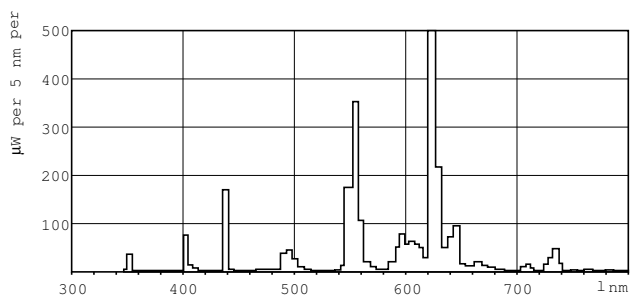

Full product code	871150070476427
Order product name	MASTER TL Mini Super 80 13W/827 FAM/ 10X25BOX

EAN/UPC - Product	8711500704764
Order code	928001508250
Numerator - Quantity Per Pack	1
Numerator - Packs per outer box	250
Material Nr. (12NC)	928001508250
Net Weight (Piece)	40.200 g
ILCOS Code	FD-13/27/1B-E-G5

Dimensional drawing

Product	D (max)	A (max)	B (max)	B (min)	C (max)
MASTER TL Mini Super 80 13W/827 FAM/10X25BOX	16 mm	516.9 mm	524.0 mm	521.6 mm	531.1 mm

TL 13W/827

Photometric data

LDPB_TL8MINI_827-Spectral power distribution B/W