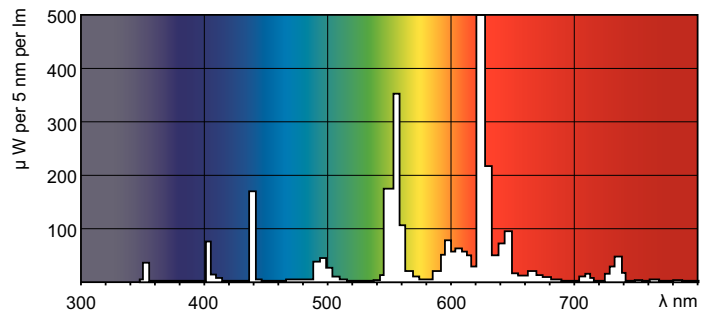

Dimensional drawing

Product	D (max)	A (max)	B (max)	B (min)	C (max)
MASTER TL Mini Super 80 13W/827 FAM/10X25BOX	16 mm	516.9 mm	524.0 mm	521.6 mm	531.1 mm

TL 13W/827

Photometric data

LDPB_TL8MINI_827-Spectral power distribution B/W