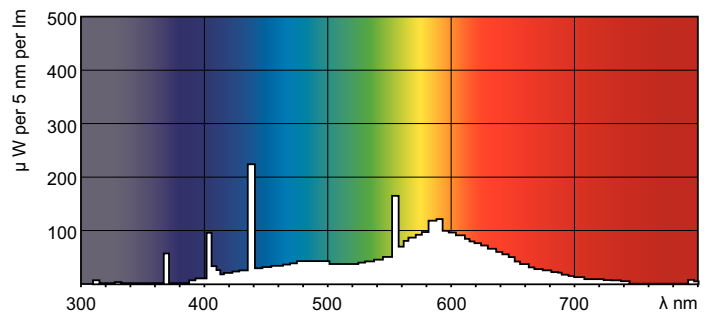

Product data

General Information		Luminous Efficacy (rated) (Nom)		71 lm/W
Cap-Base	G5 [G5]	Color Rendering Index (Nom)		60
Life To 10% Failures (Nom)	4000 h	Operating and Electrical		
Life to 50% Failures (Nom)	8000 h	Power (Nom)	13.0 W	
Life to 50% Failures Preheat (Nom)	8000 h	Lamp Current (Nom)	0.170 A	
System Description	-	Voltage (Nom)	90 V	
Light Technical		Controls and Dimming		
Color Code	33-640	Dimmable	Yes	
Luminous Flux (Nom)	930 lm	Approval and Application		
Color Designation	Cool White (CW)	Energy Efficiency Label (EEL)	A	
Lumen Maintenance 10000 h (Nom)	58 %	Mercury (Hg) Content (Nom)	4.4 mg	
Lumen Maintenance 2000 h (Nom)	85 %			
Lumen Maintenance 5000 h (Nom)	70 %			
Correlated Color Temperature (Nom)	4100 K			

TL Mini 13W/33-640

Photometric data

LDPB_TL-MINI_33-640-Spectral power distribution B/W

LDPO_TL-MINI_33-640-Spectral power distribution Colour