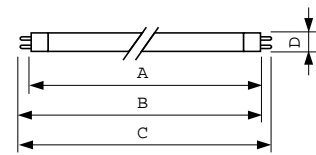

Product data

General Information		Luminous Efficacy (rated) (Nom)		71 lm/W
Cap-Base	G5 [G5]	Color Rendering Index (Nom)		60
Life To 10% Failures (Nom)	4000 h	Operating and Electrical		
Life to 50% Failures (Nom)	8000 h	Power (Nom)	13.0 W	
Life to 50% Failures Preheat (Nom)	8000 h	Lamp Current (Nom)	0.170 A	
System Description	-	Voltage (Nom)	90 V	
Light Technical		Controls and Dimming		
Color Code	33-640	Dimmable	Yes	
Luminous Flux (Nom)	930 lm	Approval and Application		
Color Designation	Cool White (CW)	Energy Efficiency Label (EEL)	A	
Lumen Maintenance 10000 h (Nom)	58 %	Mercury (Hg) Content (Nom)	4.4 mg	
Lumen Maintenance 2000 h (Nom)	85 %			
Lumen Maintenance 5000 h (Nom)	70 %			
Correlated Color Temperature (Nom)	4100 K			

Numerator - Quantity Per Pack	1
Numerator - Packs per outer box	250
Material Nr. (12NC)	928001503340
Net Weight (Piece)	50.340 g
ILCOS Code	FD-13/41/2B-E-G5

Dimensional drawing

Product	D (max)	A (max)	B (max)	B (min)	C (max)
TL Mini 13W/33-640 FAM/10X25BOX	16 mm	516.9 mm	524.0 mm	521.6 mm	531.1 mm