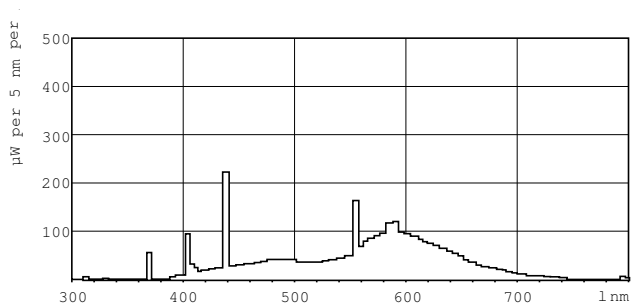

TL Mini Standard Colours

Energy Consumption kWh/1000 h	14 kWh
Product Data	
Full product code	871150070475727
Order product name	TL Mini 13W/33-640 FAM/10X25BOX
EAN/UPC - Product	8711500704757
Order code	928001503340

Numerator - Quantity Per Pack	1
Numerator - Packs per outer box	250
Material Nr. (12NC)	928001503340
Net Weight (Piece)	50.340 g
ILCOS Code	FD-13/41/2B-E-G5

Dimensional drawing

Product	D (max)	A (max)	B (max)	B (min)	C (max)
TL Mini 13W/33-640 FAM/10X25BOX	16 mm	516.9 mm	524.0 mm	521.6 mm	531.1 mm

TL Mini 13W/33-640

Photometric data

LDPB_TL-MINI_33-640-Spectral power distribution B/W