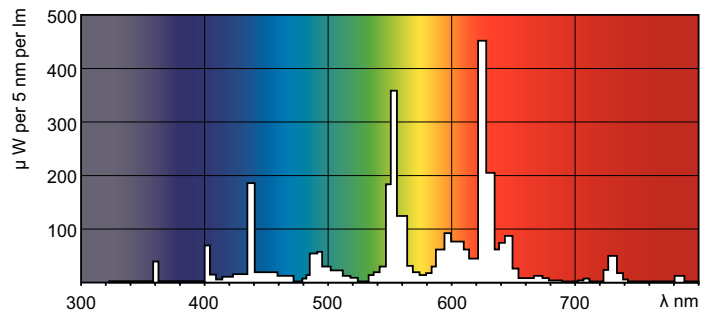

Product data

General Information		Operating and Electrical	
Cap-Base	G5 [G5]	Lumen Maintenance 5000 h (Nom)	77 %
Life To 10% Failures (Nom)	5000 h	Correlated Color Temperature (Nom)	3000 K
Life to 50% Failures (Nom)	10000 h	Luminous Efficacy (rated) (Nom)	59 lm/W
Life to 50% Failures Preheat (Nom)	10000 h	Color Rendering Index (Nom)	85
Light Technical		Power (Nom)	7.1 W
Color Code	830 [CCT of 3000K]	Lamp Current (Nom)	0.145 A
Luminous Flux (Nom)	470 lm	Voltage (Nom)	56 V
Color Designation	Warm White (WW)		
Lumen Maintenance 10000 h (Nom)	71 %		
Lumen Maintenance 2000 h (Nom)	85 %		

Dimensional drawing

Product	D (max)	A (max)	B (max)	B (min)	C (max)
MASTER TL Mini Super 80 8W/830 FAM/ 10X25BOX	16 mm	288.3 mm	295.4 mm	293.0 mm	302.5 mm

TL 8W/830

Photometric data

LDPB_TL8MINI_830-Spectral power distribution B/W