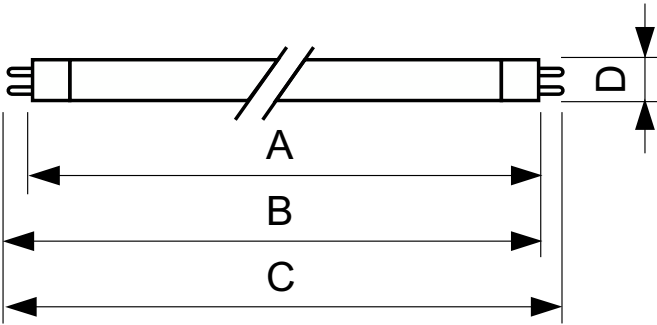

### Product data

| General Information             |                   | Mechanical and Housing     |                 |
|---------------------------------|-------------------|----------------------------|-----------------|
| Cap-Base                        | G5                | Bulb Shape                 | T16 [T 16mm]    |
| Useful Life (Nom)               | 9,000 hour(s)     |                            |                 |
| Light Technical                 |                   | Approval and Application   |                 |
| Color Code                      | TUV               | Mercury (Hg) Content (Nom) | 5,5 mg          |
| Color Designation               | - [Not Specified] |                            |                 |
| Depreciation at Useful Lifetime | 20 %              | UV                         |                 |
|                                 |                   | UV-C Radiation at 100 hr   | 18.2 W          |
| Operating and Electrical        |                   | Product Data               |                 |
| Power Consumption               | 61 W              | Order product name         | TUV 24T5 HO G5  |
| Lamp Current (Nom)              | 0.8 A             | Full product name          | TUV 24T5 HO G5  |
| Voltage (Nom)                   | 77 V              | Full product code          | 871951441320700 |
| Voltage (Nom)                   | 77 V              | Order code                 | 927928304014    |
|                                 |                   | Material Nr. (12NC)        | 927928304014    |

## Dimensional drawing

| Product        | D       | C        |
|----------------|---------|----------|
| TUV 24T5 HO G5 | 16.0 mm | 675.2 mm |