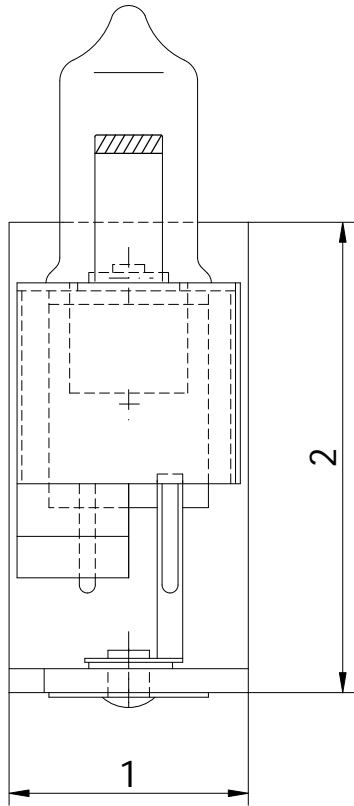

Drawings and descriptions only for information purpose. SiL Int. BV. disclaims all warranties without limitation.

REF.	VOLT	WATT / AMP	BASE	LMN	LM / W
847074	12	50	Special	1200	24
HRS	BRAND		APPLICATION		COMMENTS
50	DR. FISCHER GMBH		Microscope - WILD		