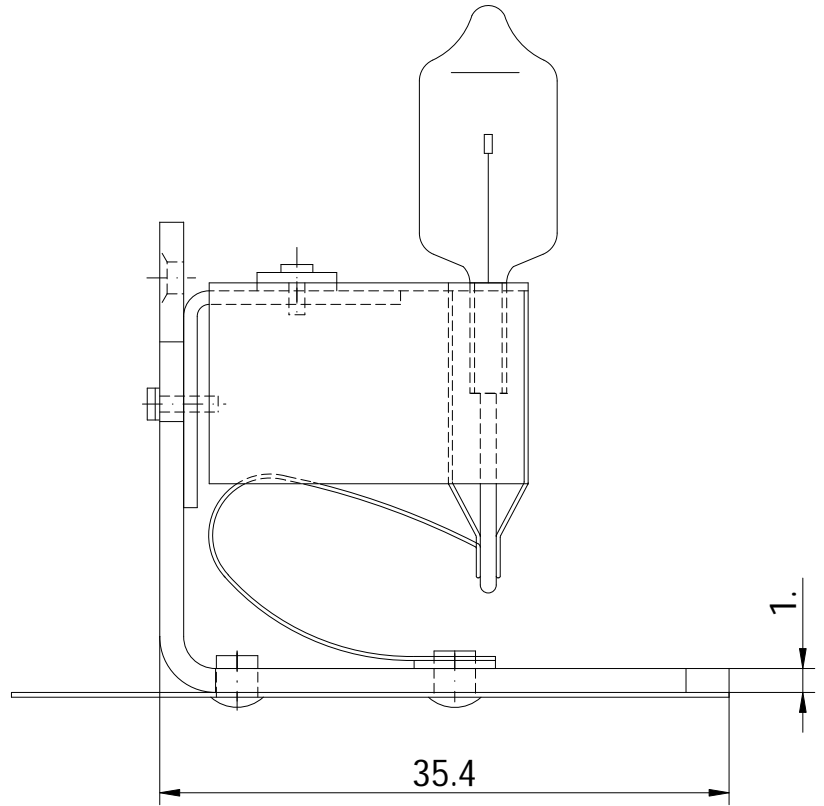

Drawings and descriptions only for information purpose. SiL Int. BV. disclaims all warranties without limitation.

REF.	VOLT	WATT / AMP	BASE	LMN	LM / W
847074	12	50	Special	1200	24
HRS	BRAND		APPLICATION		COMMENTS
50	DR. FISCHER GMBH		Microscope - WILD		