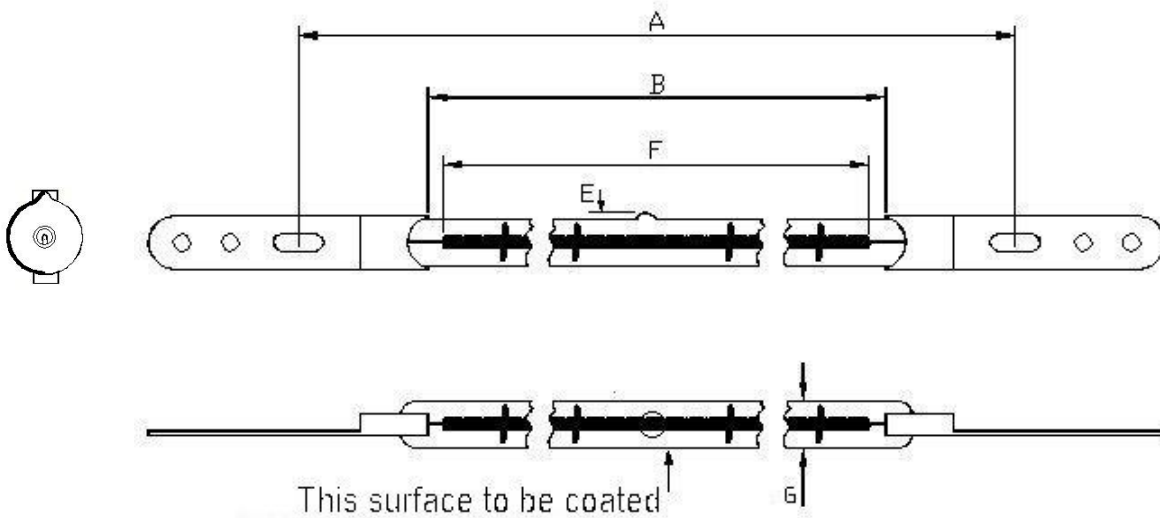

# Lamp Product Data Specification

Product Code:	64401052
Issue No.:	1
Issue Date:	7 June 12

Dimensions (in mm) :-			
A	370±5	E	5 max
B	306 nom	F	270 nom
		G	10.5

Technical Data :-			
Volts	400	Colour Temp K	2700
Watts	1000	Life (hrs)	5000
Finish	Clear/refl Coat	Burning Position	Universal
Cap	Metal Strap (X)		

**Other Manufacturing Instructions:**

Lamp to be reflector coated in line with pinch

**IMPORTANT:** Do not change any parameter without first getting written approval from the undersigned.

	Authorised By:
© Property of Victory Lighting (UK) Ltd., Unit 3, Eastman Way, Hemel Hempstead, Hertfordshire, UK HP2 7DU	