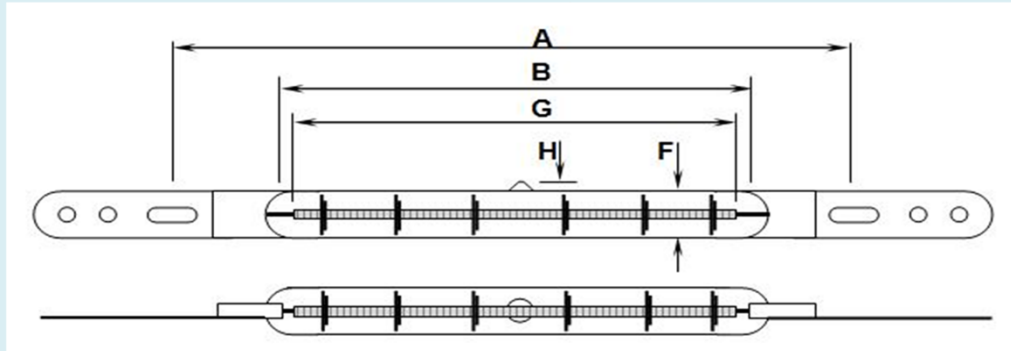

# Lamp Product Data Specification

**VICTORY**

Lamp Product Code: **6424105E**

Version No.: **1**

Issue Date: **07.02.2012**

Coating Coverage (where applic.) :-

Dimensions (in mm) :-

(Overall Length) A	640
(Inside Cap to Cap Length) B	580
(Lead Length) C	N/A
(Secondary Length) D	0
(UnHeated/Other Length) E	0
(Tube Dia) F	10.5
(Heat Length) G	544
(Pip Height) H	5 Max

Additional Data:

Technical Data :-

Volts	240
Watts	1000
Finish	Clear Reflective Coat
Cap	Metal Strap
Colour Temp. (°K)	1900
Life (hrs)	5000
Burning Position	Horizontal
Leads	N/A
Termination	N/A

**IMPORTANT:** Please refer all enquiries to our offices for alternatives &/or changes.