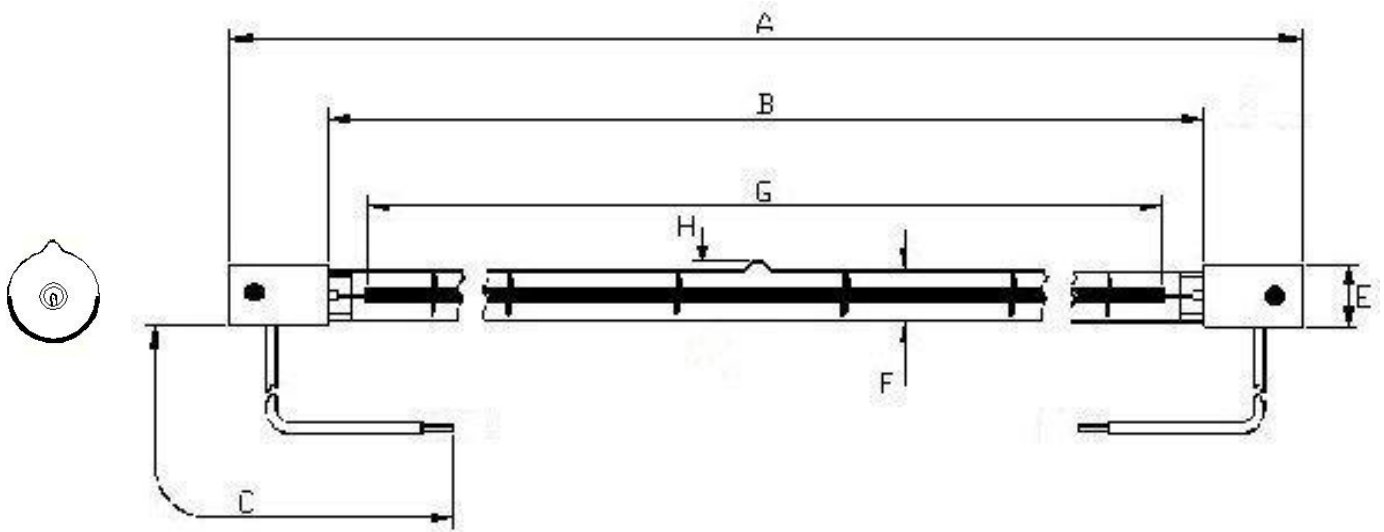

Victory Lighting Product Data Specification

Product Code: 6424105D
Issue No: 2
Issue Date: 28 August 2007

Dimensions

A	290±2	F	10.5
B	250 nom	G	225 Nom
C	120±5	H	5 Max

Technical Data

All dimensions in mm unless otherwise stated

Volts	240	Colour Temp K	2100
Watts	1000	Life Hrs	5000
Finish	Clear/refl coat	Burning Position	Horizontal
Cap	Sk15		

Cap: Flexi ceramic.

Lead: PTFE insulated with plain stripped end

Lamp reflector coated opposite the exhaust pip

Cap stamped: DR 100

240v 1000w Reflector coated IR lamp

Authorised By