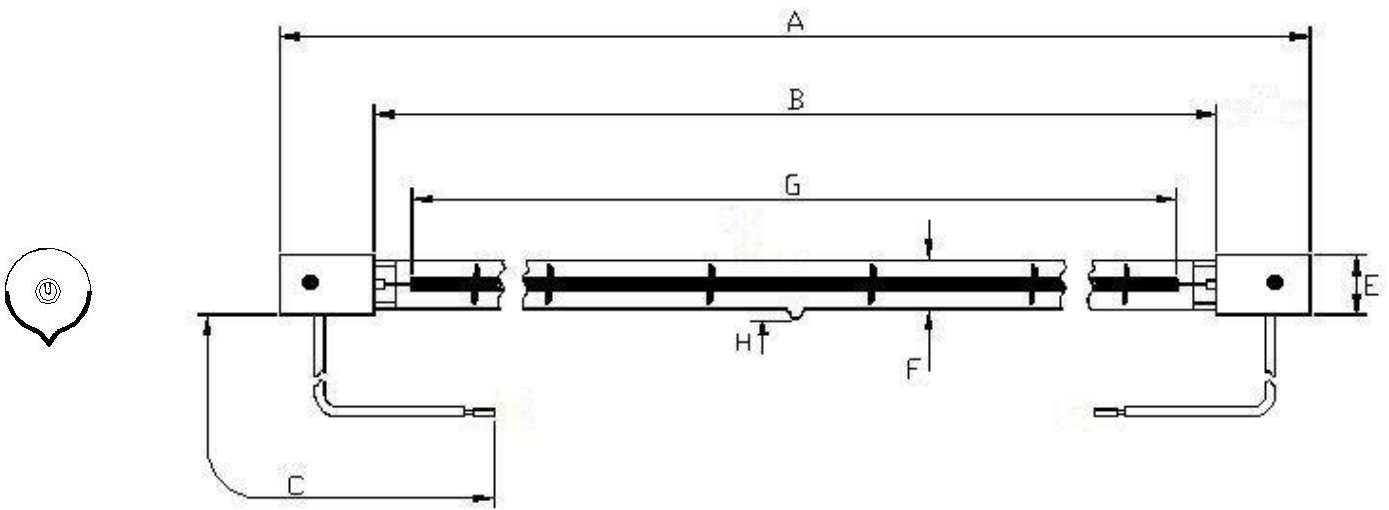

Victory Lighting Product Data Specification

Product Code: 64232057
Issue No: 1
Issue Date: 24 April 2009

Dimensions

A	950±2	F	10.5
B	910 nom	G	880 nom
C	400±5	H	5 Max

All dimensions in mm unless otherwise stated

Technical Data

Volts	230	Colour Temp	2200
Watts	2000	Life	5000
Finish	Clear/refl coat	Burning Position	Horizontal
Cap	Sk15		

- Lead: PTFE insulated with crimp terminals.
- Lamp reflector coated same side as leads and exhaust pip