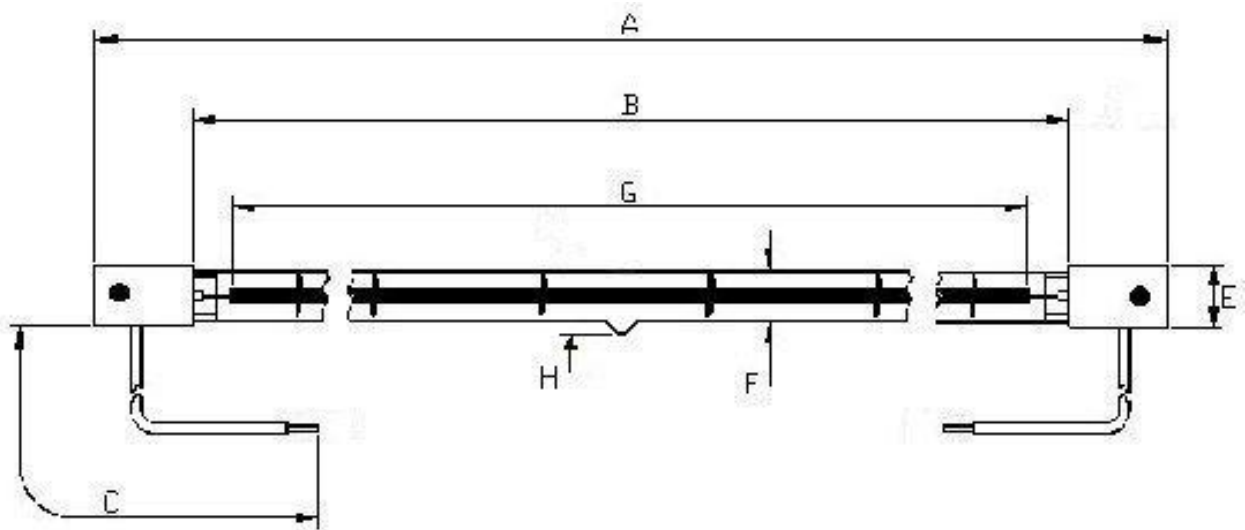

Victory Lighting Product Data Specification

Product Code: 6423202C
Issue No: 2
Issue Date: 4 October 2010

Dimensions

A	494±2	F	10.5
B	454 nom	G	410 nom
C	1000±5	H	5 max

All dimensions in mm unless otherwise stated

Technical Data

Volts	235	Colour Temp	2450
Watts	2000	Life	5000
Finish	Clear	Burning Position	horizontal
Cap	SK15		

Lead: PTFE insulated with plain stripped end.
Glass fibre sleeve to cover each lead
Lamp stamped SMF Logo