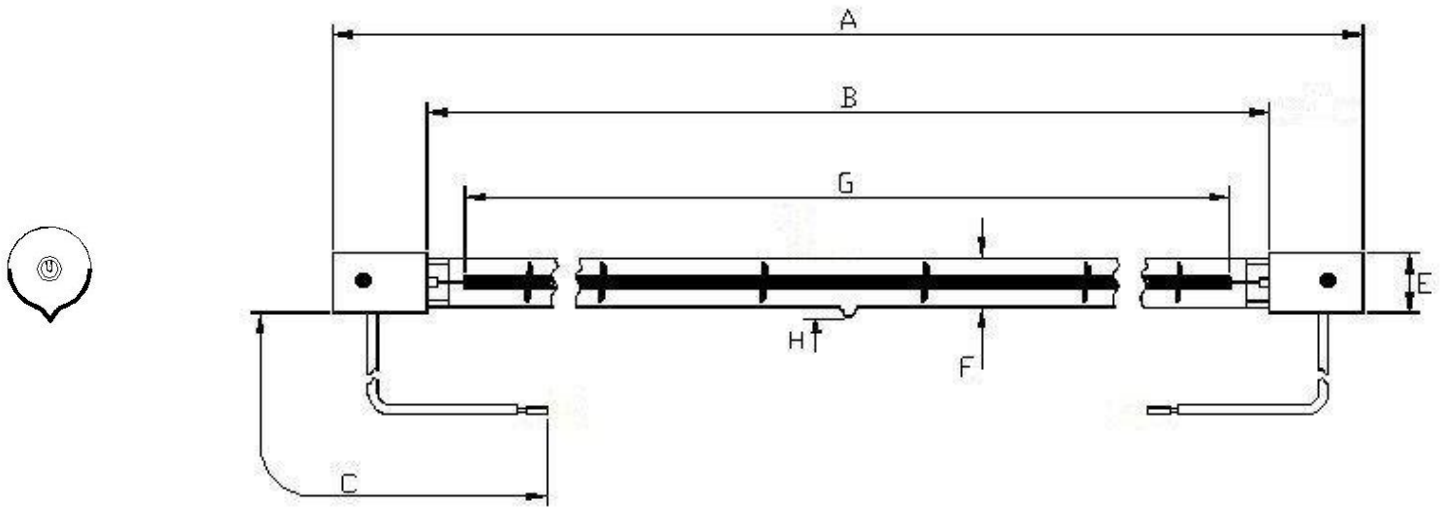

Lamp Product Data Specification

Product Code:	64231257
Issue No.:	1
Issue Date:	12 May 2015

Dimensions (in mm) :-			
A	750±2	E	
B		F	10.5
C	300±5	G	685±5
D		H	5 max

Technical Data :-			
Volts	230	Colour Temp	2200K
Watts	1200	Life (hrs)	5000
Cap	Sk15	Burning Position	Horizontal
Finish	Clear/Refl Coating	Leads	PTFE

IMPORTANT: Do not change any parameter without first getting written approval from the undersigned.

Checked By:	Authorised By: CR
-------------	-------------------

© Property of Victory Lighting (UK) Ltd., Unit 3, Eastman Way, Hemel Hempstead, Hertfordshire, UK HP2 7DU