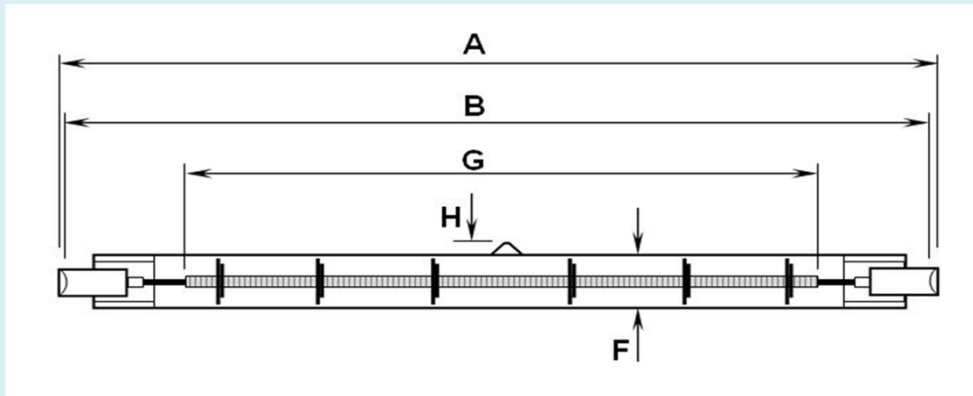

Lamp Product Data Specification

VICTORY

Lamp Product Code: **54241527**

Version No.: **1**

Issue Date: **22.11.2011**

Coating Coverage (where applic.) :-

N/A

Dimensions (in mm) :-

(Overall Length) A	514
(Inside Cap to Cap Length) B	0
(Lead Length) C	N/A
(Secondary Length) D	0
(UnHeated/Other Length) E	0
(Tube Dia) F	10.5
(Heat Length) G	438
(Pip Height) H	0

Additional Data:

Technical Data :-

Volts	240
Watts	1500
Finish	Clear
Cap	R7s
Colour Temp. (°K)	TBA
Life (hrs)	0
Burning Position	Horizontal
Leads	0
Termination	N/A

IMPORTANT: Please refer all enquiries to our offices for alternatives &/or changes.