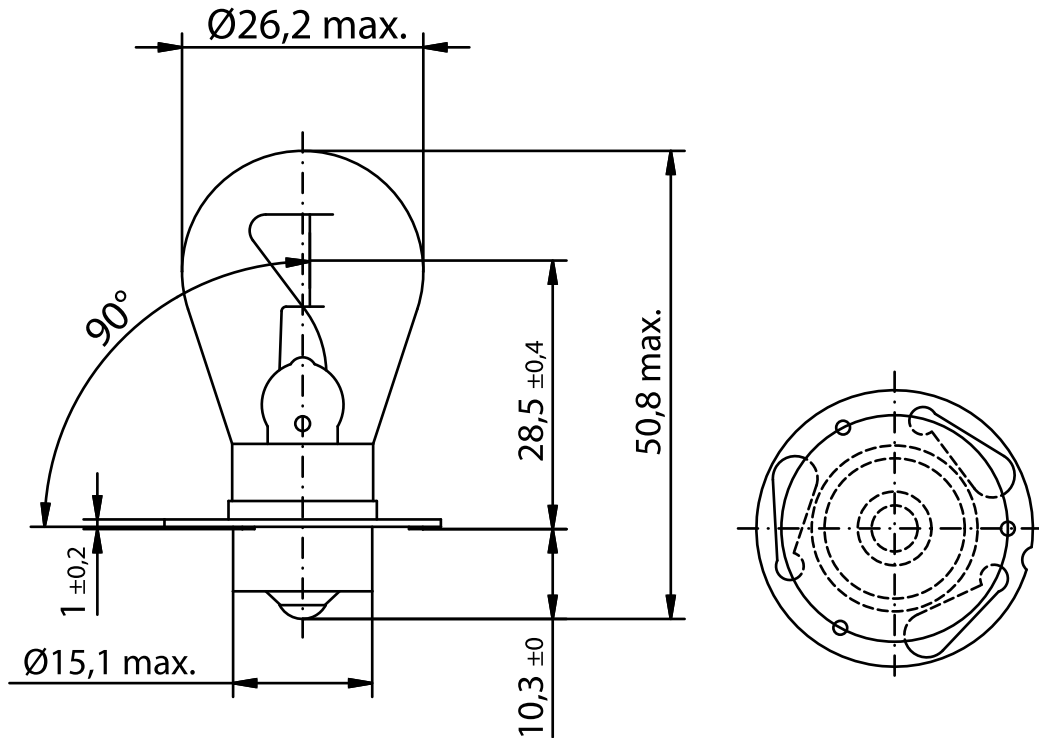

INDUSTRIAL SPECIALTY LIGHTING

Industrial Marine - Datasheet

MARINE LAMPS - 6.2V 0.46A P30s DR. FISCHER

PRODUCT NUMBER **304842059** []

Tol.

VOLTAGE	6.2	V
AMPERAGE	0.46	A
LUMEN OUTPUT	29	LM
LUMEN PRO WATT	10	LM/W
AVERAGE LIFE	1500	H
BASE	Sx15s	/
REMARKS	C8/S8 1500HRS.	
BRAND	DR. FISCHER	