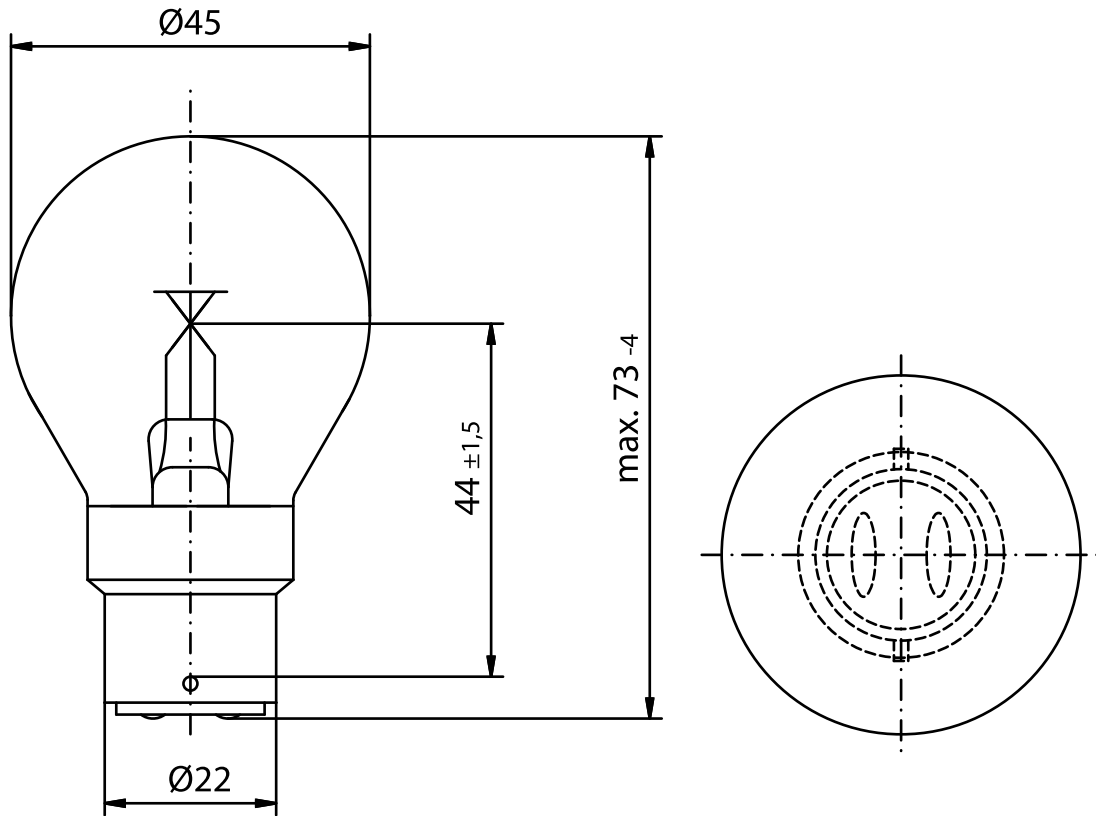

INDUSTRIAL SPECIALTY LIGHTING

Industrial Marine - Datasheet

MARINE LAMPS - 10.3V 20 / 20W BA22D-3 DR. FISCHER

PRODUCT NUMBER **304842029** []

Tol.

VOLTAGE	10.3	V
WATTAGE	20 / 20	W
LUMEN OUTPUT	275	LM
LUMEN PRO WATT		LM/W
AVERAGE LIFE	1500	H
BASE	BA22D-3	/
REMARKS	DOUBLE FILAMENT	
BRAND	DR. FISCHER	